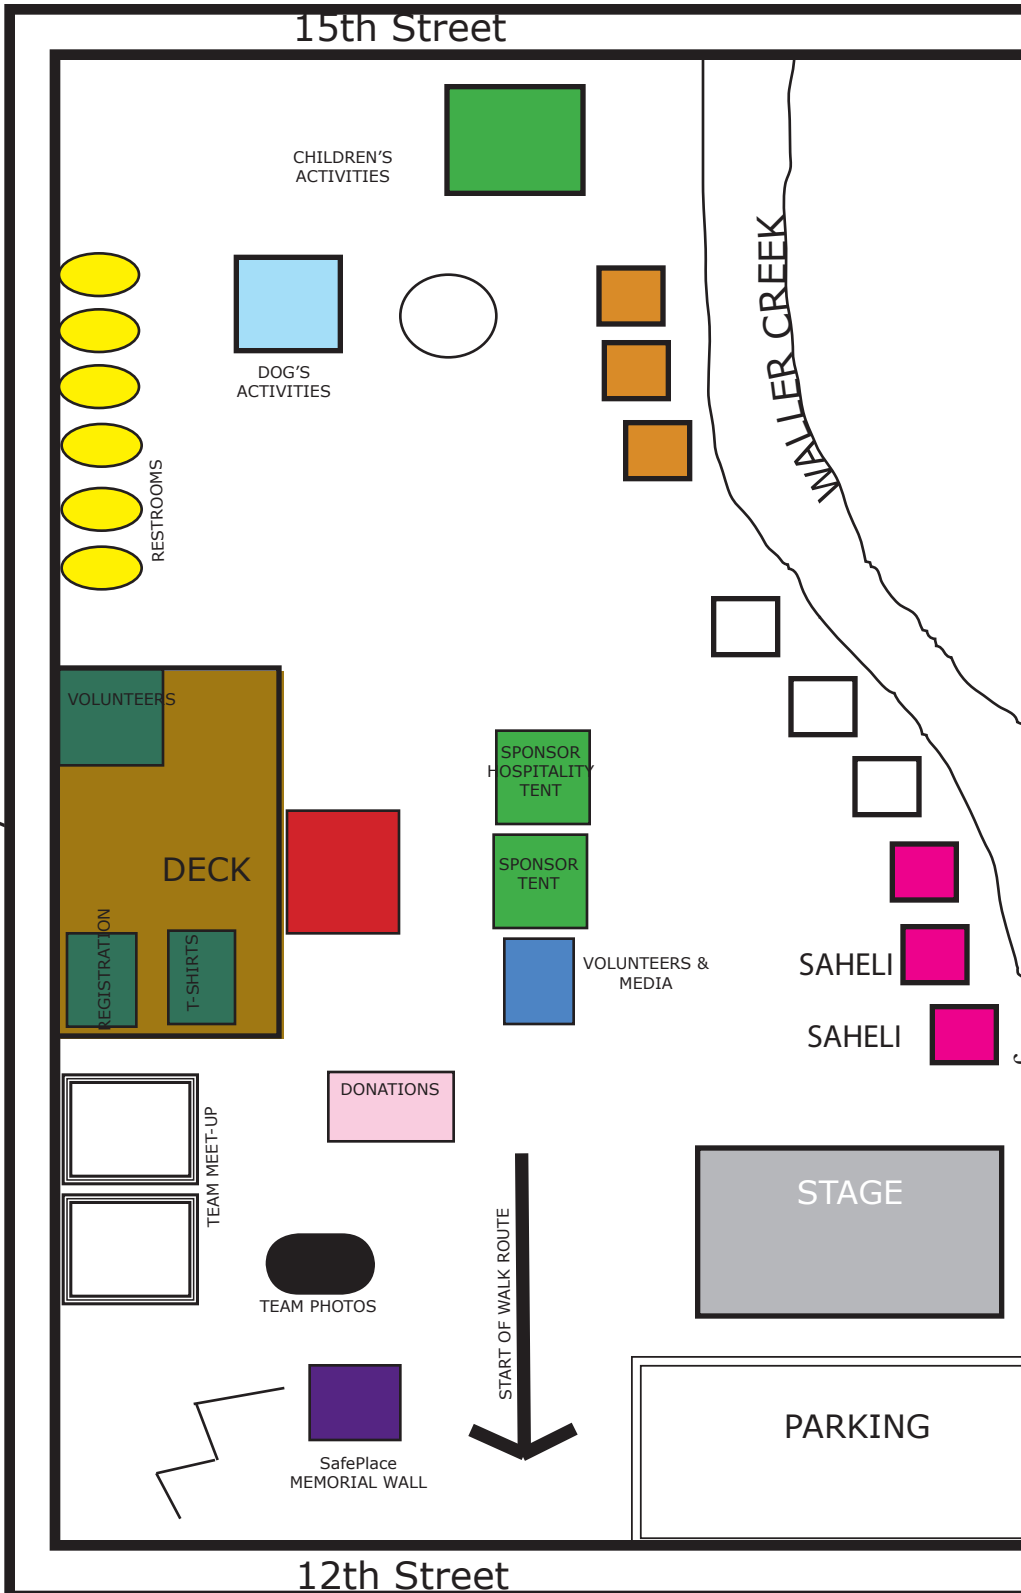

SafePlace
WALK

WALK YOUR TALK

Presented by

The Meyer Levy
CHARITABLE FOUNDATION

MAP KEY

To find your way around the park please look for the balloons at each location.

The balloon colors are coordinated with the key below.

-  CHILDREN'S ACTIVITIES
-  FIRST AID
-  FOOD
-  MEDIA & VOLUNTEER TENT
-  MEMORIAL WALL
-  SAHELI BOOTHS CHECK IN AND MEET UP
-  PETS
-  RESTROOMS
-  REGISTRATION & T-SHIRTS
-  SafePlace DONATIONS
-  SafePlace PROGRAMS
-  SPONSOR TENTS
- 
- 